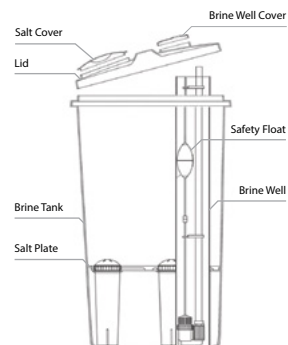

BT SERIES

BRINE TANKS

AQUATROL BT SERIES BRINE TANKS

Aquatrol BT Series Brine Tanks are durable tanks made to provide you with years of service. With their 1/4" thick tank wall* Aquatrol BT Series Brine Tanks will not bulge or crack easily and offer true heavy duty performance.

Aquatrol BT Series Brine tanks are molded from durable polyethylene and are chemical resistant. All tanks come with a heavy duty salt plate, brine well, cap and come standard with safety float and air check valve.

Aquatrol BT Series Brine Tanks can be used in residential, commercial and industrial applications making them an attractive product of choice for industry professionals everywhere.

| Part Number | Description | Tank Volume | |
|--------------|--|-------------|------|
| | | gal | L |
| BT-1633-100S | Aquatrol 1633, 100L brine tank complete, Black, Square | 26.4 | 100 |
| BT-1833-100 | Aquatrol 1833, 100L brine tank complete, Black, Round | 26.4 | 100 |
| BT-1840-145 | Aquatrol 1840, 145L brine tank complete, Black, Round | 38.3 | 145 |
| BT-2450-350 | Aquatrol 350L brine tank complete, White | 92.4 | 350 |
| BT-3050-500 | Aquatrol 500L brine tank complete, White | 132.1 | 500 |
| BT-3948-1000 | Aquatrol 1000L brine tank complete | 264.1 | 1000 |
| BT-4260-1500 | Aquatrol 1500L brine tank complete | 396.2 | 1500 |
| BT-5060-2000 | Aquatrol 2000L brine tank complete | 528.3 | 2000 |