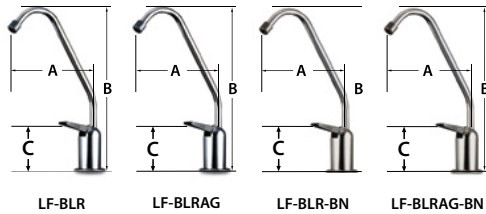

Long Reach Faucets