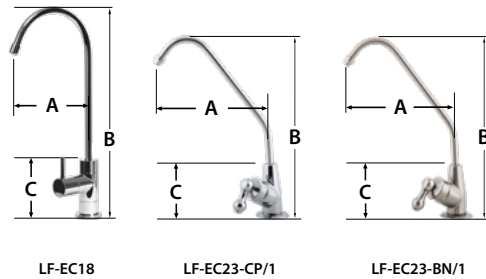

Long Reach Faucets

EC25 - Elegant Ceramic Faucet

EC18 & EC23 - Elegant Ceramic Faucet

EC32 - Elegant Ceramic Faucet

LF SERIES DIMENSIONS						
Part Number	A		B		C	
	Inches	Centimeters	Inches	Centimeters	Inches	Centimeters
LF-BLR	5.47 in	13.89 cm	8.90 in	22.6 cm	2.63 in	6.68 cm
LF-BLR-BN	5.47 in	13.89 cm	8.90 in	22.6 cm	2.63 in	6.68 cm
LF-BLRAG	5.47 in	13.89 cm	8.90 in	22.6 cm	2.60 in	6.60 cm
LF-BLRAG-BN	5.47 in	13.89 cm	8.90 in	22.6 cm	2.60 in	6.60 cm
LF-EC18-CP/1	4.76 in	12.09 cm	11.41 in	28.98 cm	3.14 in	7.97 cm
LF-EC18-BN/1	4.76 in	12.09 cm	11.41 in	28.98 cm	3.14 in	7.97 cm
LF-EC23-CP/1	5.51 in	14 cm	9.77 in	24.81 cm	2.80 in	7.11 cm
LF-EC23-BN/1	5.51 in	14 cm	9.77 in	24.81 cm	2.80 in	7.11 cm
LF-EC25-CP	5.75 in	14.60 cm	11.50 in	29.21 cm	3.50 in	8.89 cm
LF-EC25-AB	5.75 in	14.60 cm	11.50 in	29.21 cm	3.50 in	8.89 cm
LF-EC25-AW	5.75 in	14.60 cm	11.50 in	29.21 cm	3.50 in	8.89 cm
LF-EC25-BN	5.75 in	14.60 cm	11.50 in	29.21 cm	3.50 in	8.89 cm
LF-EC25-SN	5.75 in	14.60 cm	11.50 in	29.21 cm	3.50 in	8.89 cm
LF-EC32-CP	4.75 in	12.06 cm	11.07 in	28.12 cm	3.87 in	9.82 cm
LF-EC32-BN	4.75 in	12.06 cm	11.07 in	28.12 cm	3.87 in	9.82 cm
LF-EC32-ORB	4.75 in	12.06 cm	11.07 in	28.12 cm	3.87 in	9.82 cm